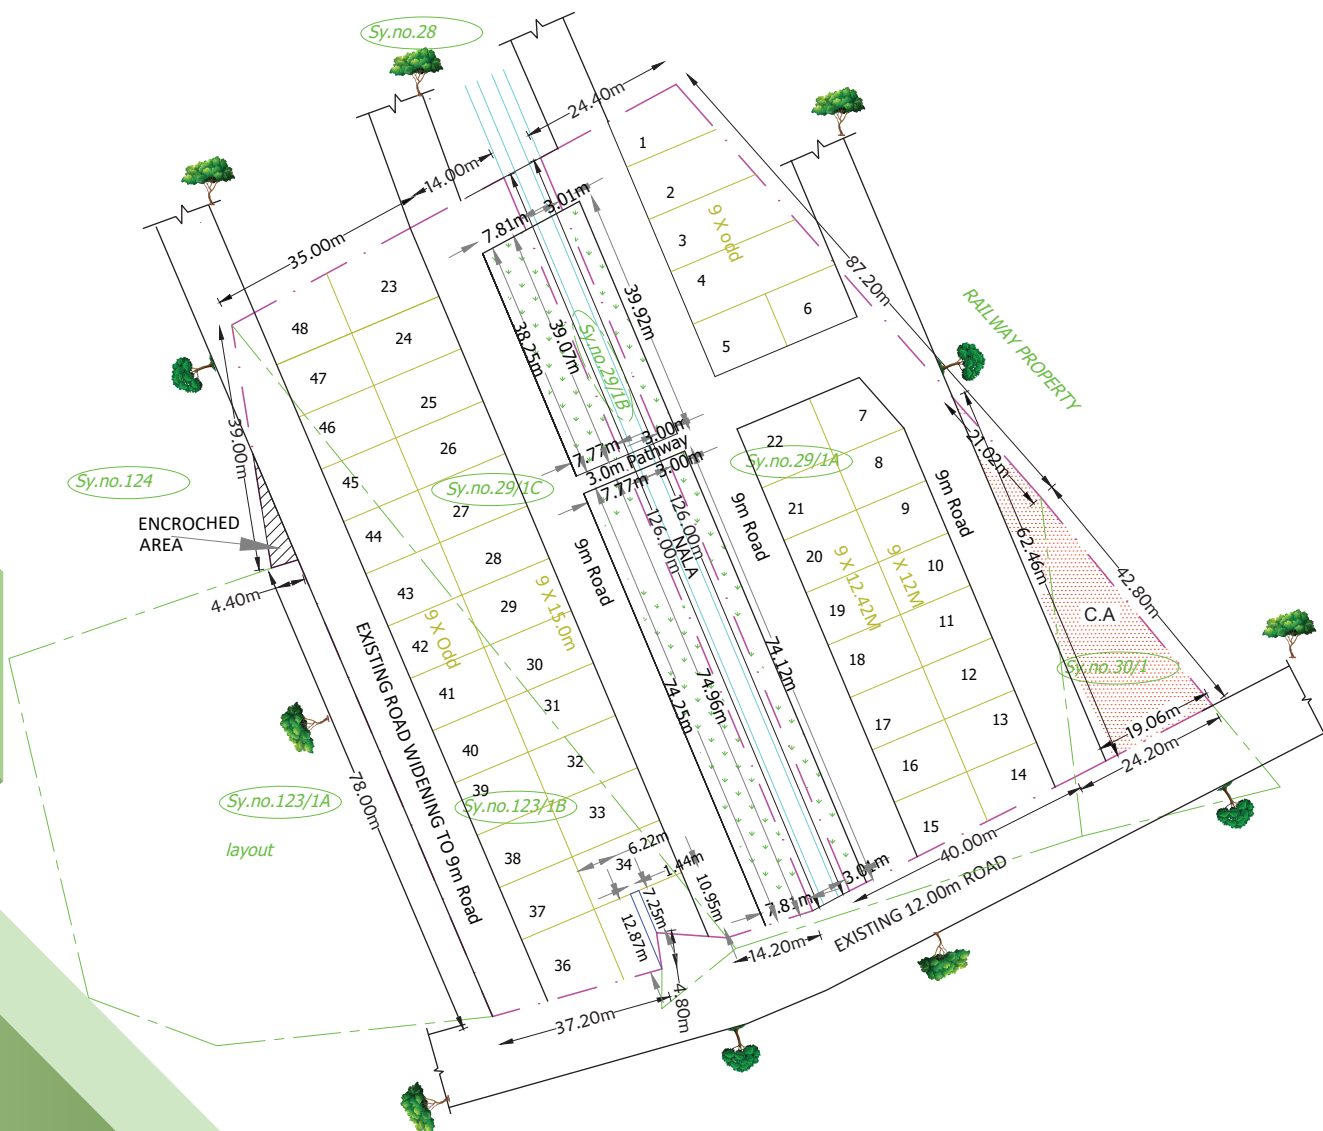

Adhya Enclave

ADHYA ENCLAVE

Overview

Your dreams of owning a piece of prime property in Nanjangud are about to come true. Adhya Enclave is the best-planned MUDA approved, clear title deed residential project developed in a 3 acre of land located in Chamalapura Main Road, Mysore – Nanjangud Highway. The premium gated community offers row houses and plots. You can choose plots from different configurations, to create your dream home that represents your style and personality. Adhya Enclave stands out with its beautiful open green spaces and natural beauty. This is a rare find of a property which helps you settle amidst a fully developed locality surrounded by the major landmarks of the city. With all the modern amenities and facilities, the project provides a best living experience anyone could ever ask for and it is well connected to the rest of the city with easy access to the airport, railway station, bus stops, and other major locations. The project is also close to the city's commercial and business hubs.

Adhya Enclave Amenities:

- Extensive park
- Landscaped Gardens
- Wide walking Tracks
- Kids Zone
- Relaxation area
- Plantation In Every Plot

Location Advantages:

- Just 20 mins drive from Mysore
- Just 10 mins drive from Airport
- 1km to Nanjundeshwara Temple
- 0.5 KM to Bus Station
- 0.5 KM to Railway station
- Close to various hospitals, schools & social infractures
- Adjacent to Mysore -Nanjangud Highway.

Master Plan

Site Analysis

SL NO.	SITES	Total
1	9.0 X 15.0M	13
2	9.0 X 12.0M	08
3	9 X 12.42M	08
4	9 X Odd	19
5	Total	48

Location Highlights

- Mysore Ooty National Highway
- KSRTC Bus Stand
- Railway Station
- JSS polytechnic college
- Nanjangud Nanjundeshwara Temple
- Govt Hospital
- ESI Hospital